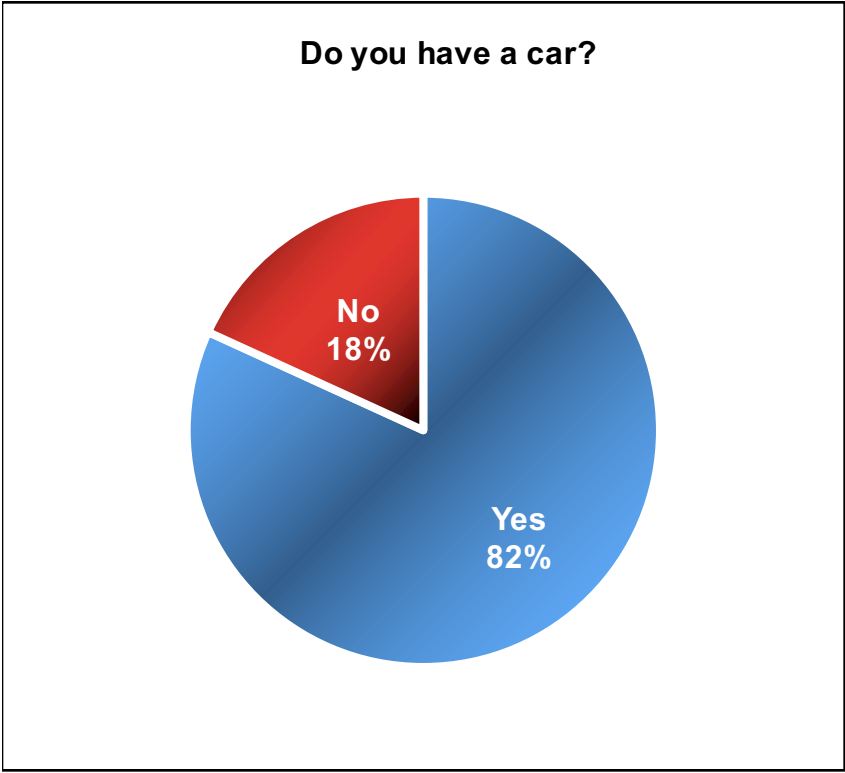

Cars	
Yes	18
No	4

Colors	
Gray/Space	6
Blue/Dk Blue	4
Red	3
Black	2
Beige	1
Silver	1
Gold/Brnz	1

18

Car Color

Registered

Yes	15 Dem	6
No	7 Rep	1
	Ind	1
	None/blank/ε	7

Siblings

1	6
2	4
3	5
4	3
5	1
6	2
7	0
8	1