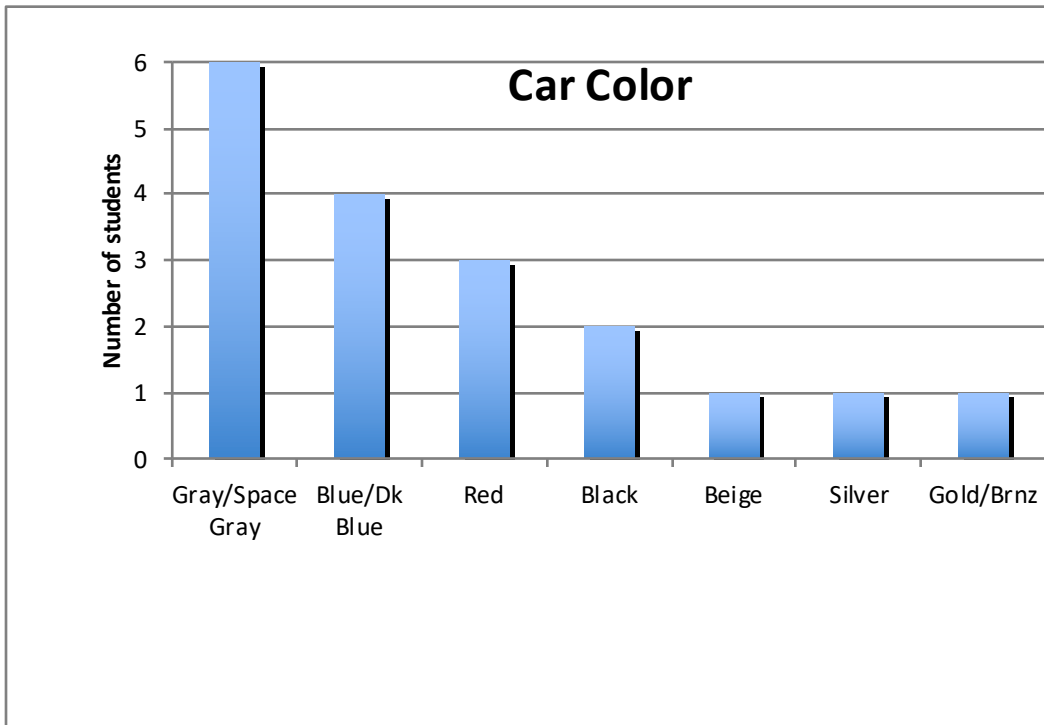

Cars	
Yes	18
No	4

Colors	
Gray/Space	6
Blue/Dk Blue	4
Red	3
Black	2
Beige	1
Silver	1
Gold/Brnz	1

18

Car Color

Registered

Yes	15 Dem	6
No	7 Rep	1
	Ind	1
	None/blank/ε	7

Siblings

1	6
2	4
3	5
4	3
5	1
6	2
7	0
8	1